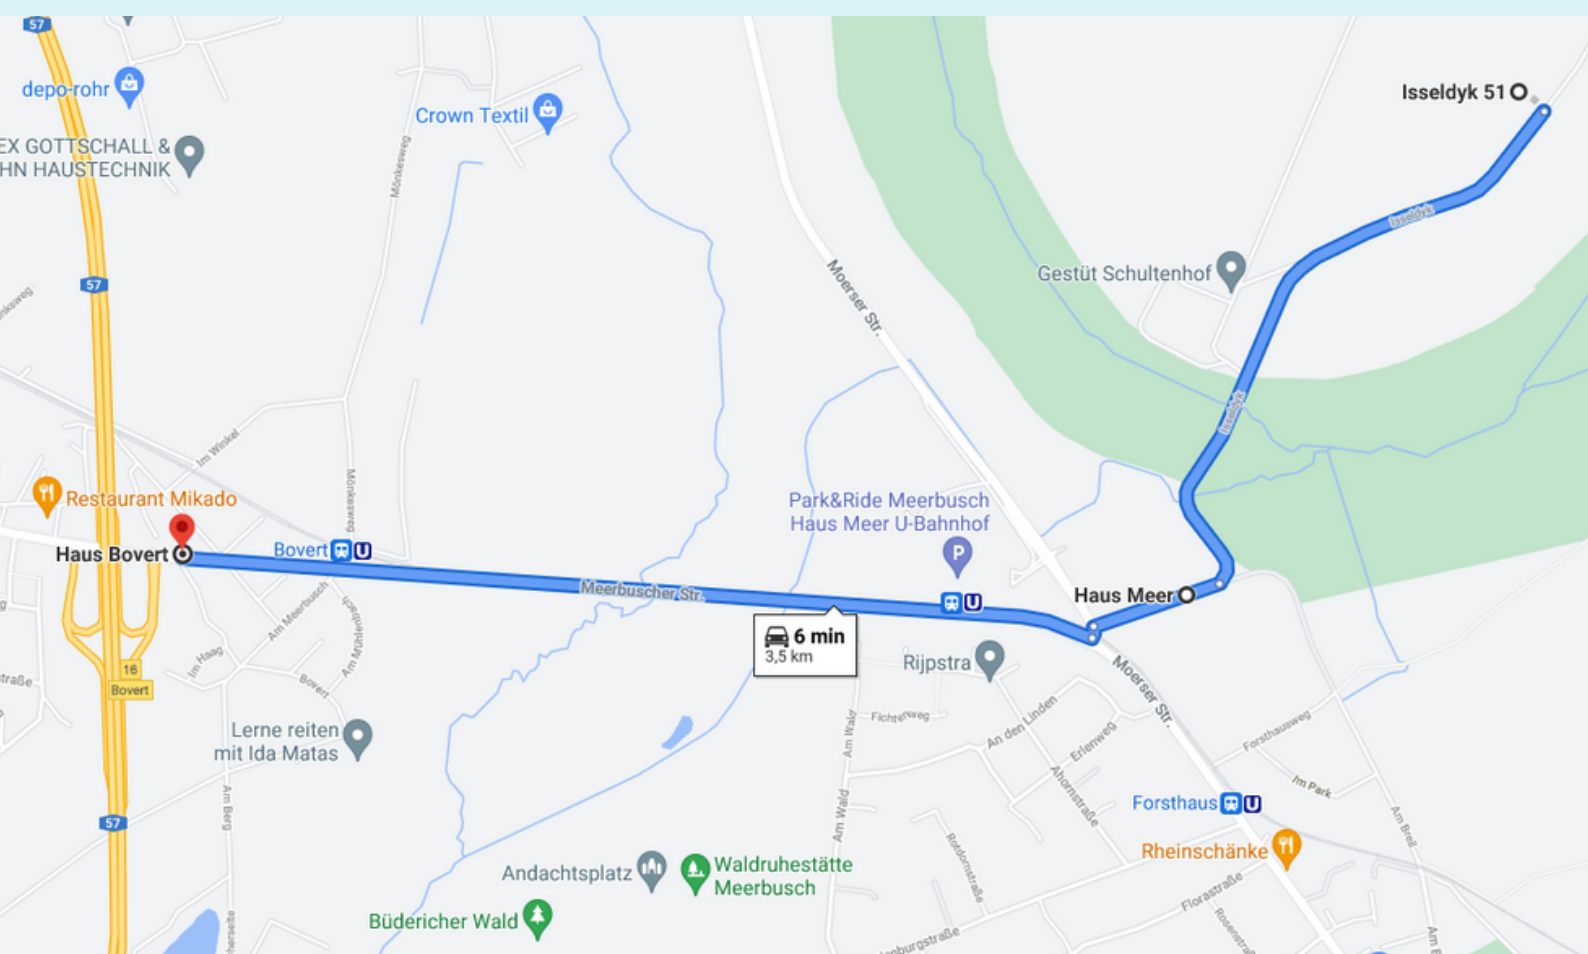

How to get to ISR Kindergarten Meerbusch

You can reach us via the Autobahn (highway) as follows:

- Follow the A57 to the Boverter exit
- Turn right and follow the signs to Büderich
- Then follow the first street on the right at Haus Meer over the railroad tracks. It is marked with the sign "Anlieger frei"
- Follow Isseldyk street for 1.5 km
- On the left side you will find our kindergarten